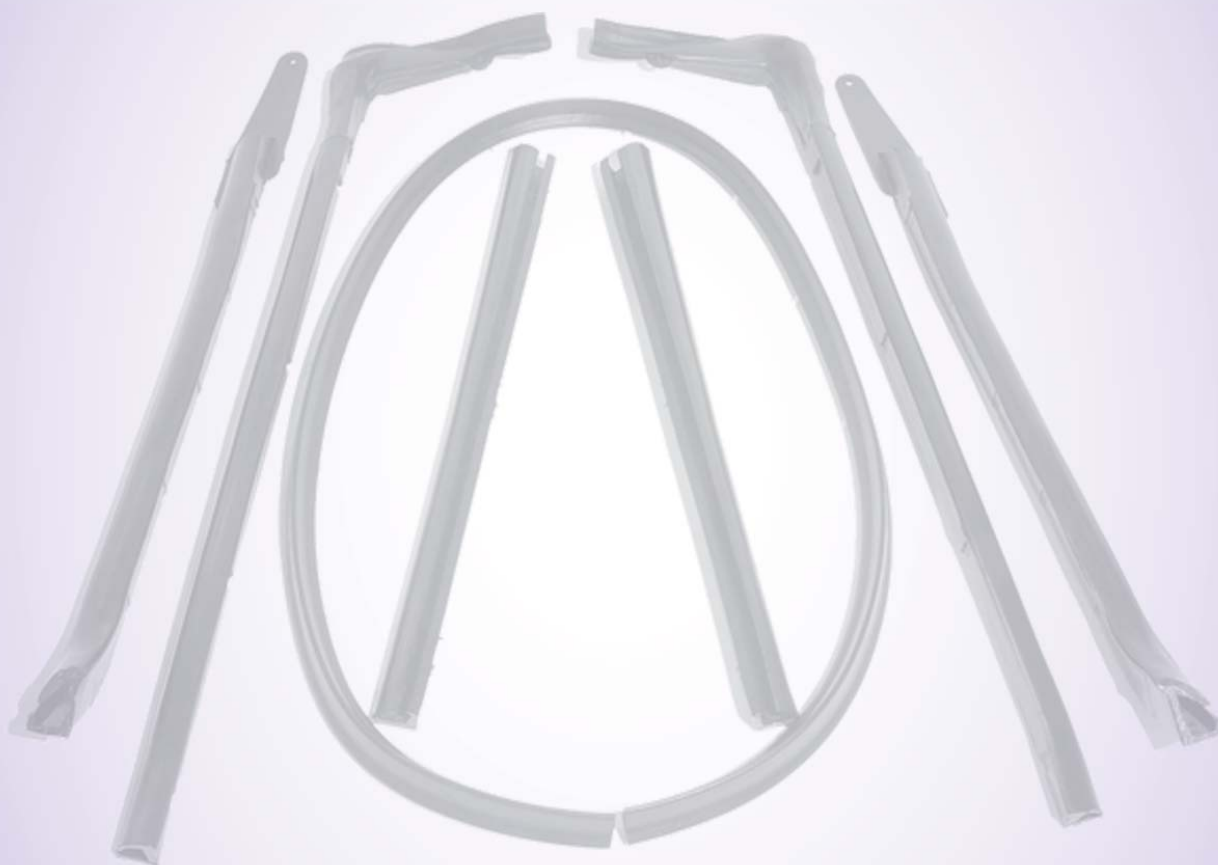

PONTIAC

www.metrommp.com

Call Toll-free: 1-800-878-2237

PONTIAC

LOOKS RIGHT? • FITS RIGHT? • WORKS RIGHT? – IT'S GOTTA BE METRO!!

343

Call Toll-free: 1-800-878-2237

www.metrommp.com