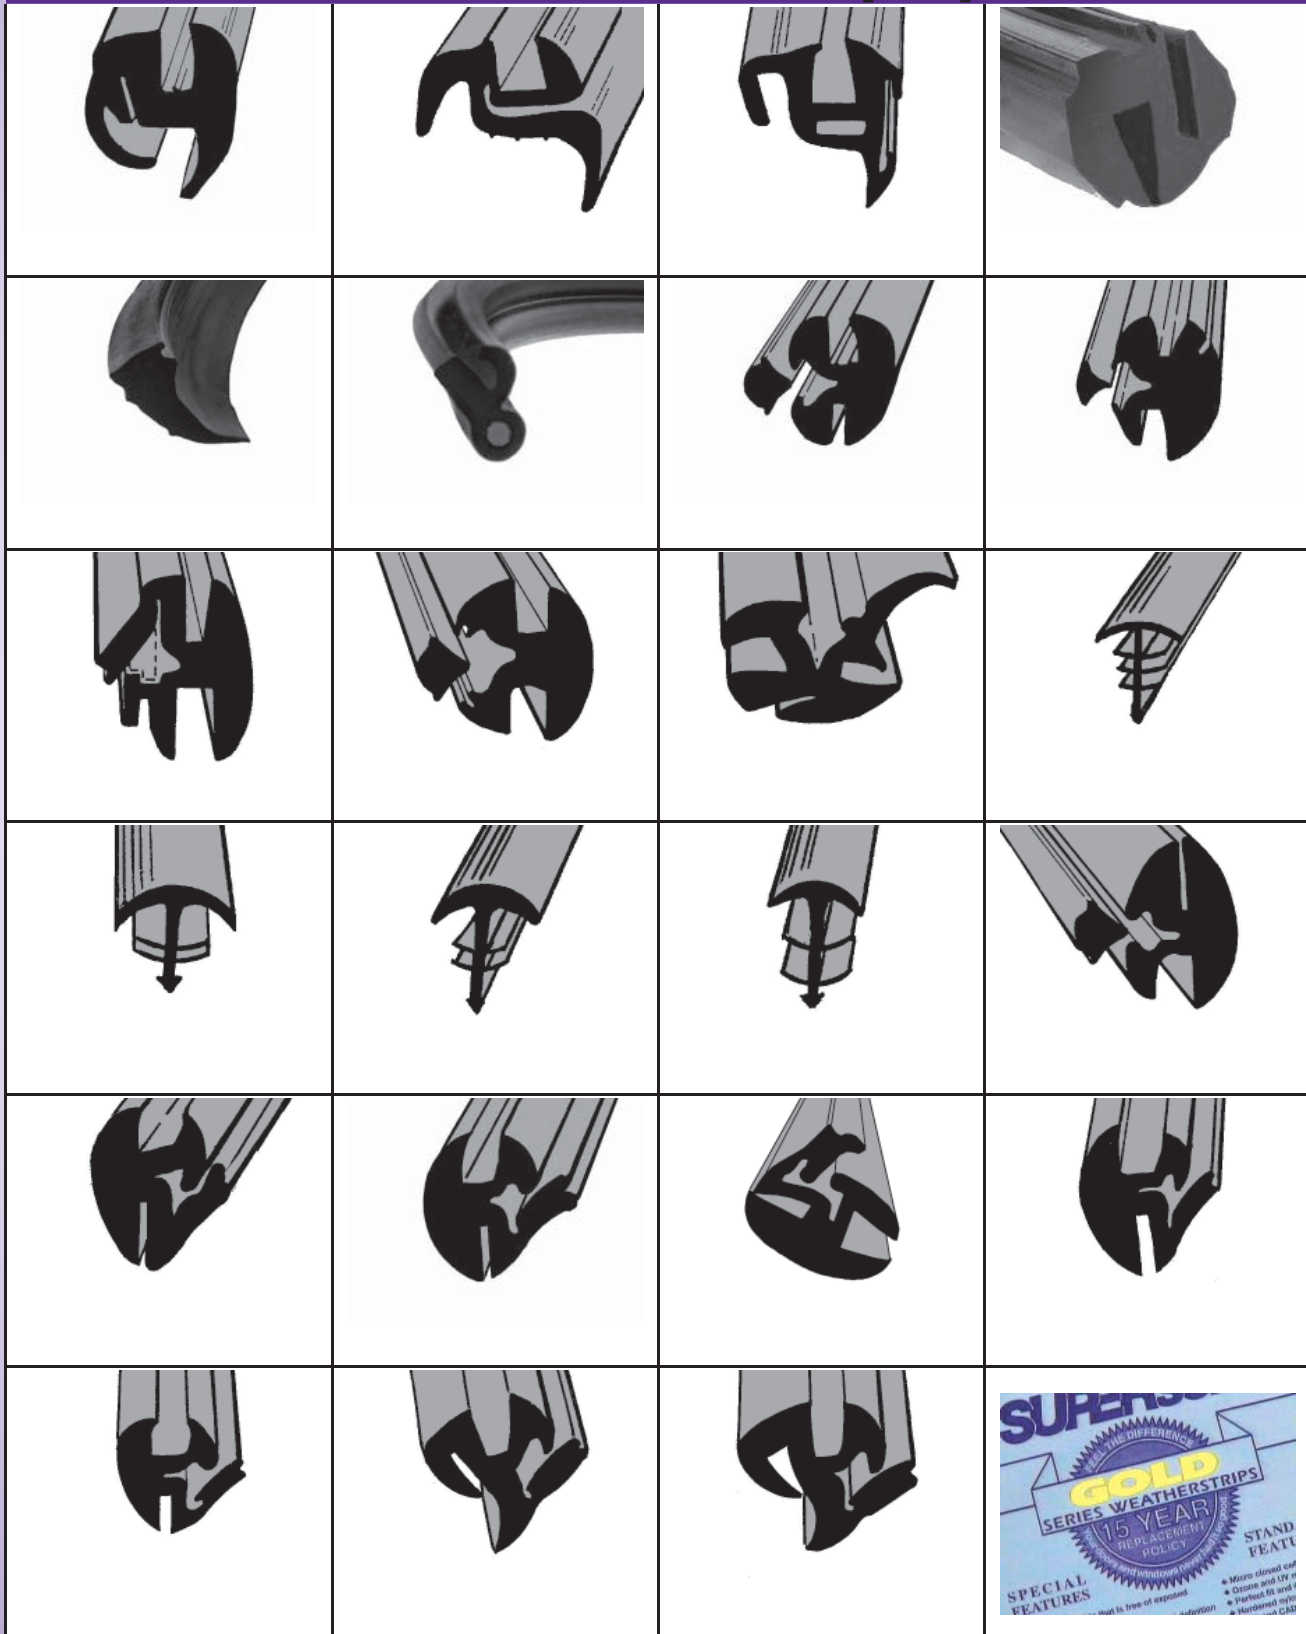

Windshield & Rear Window Seals (Cont.)

UNIVERSAL