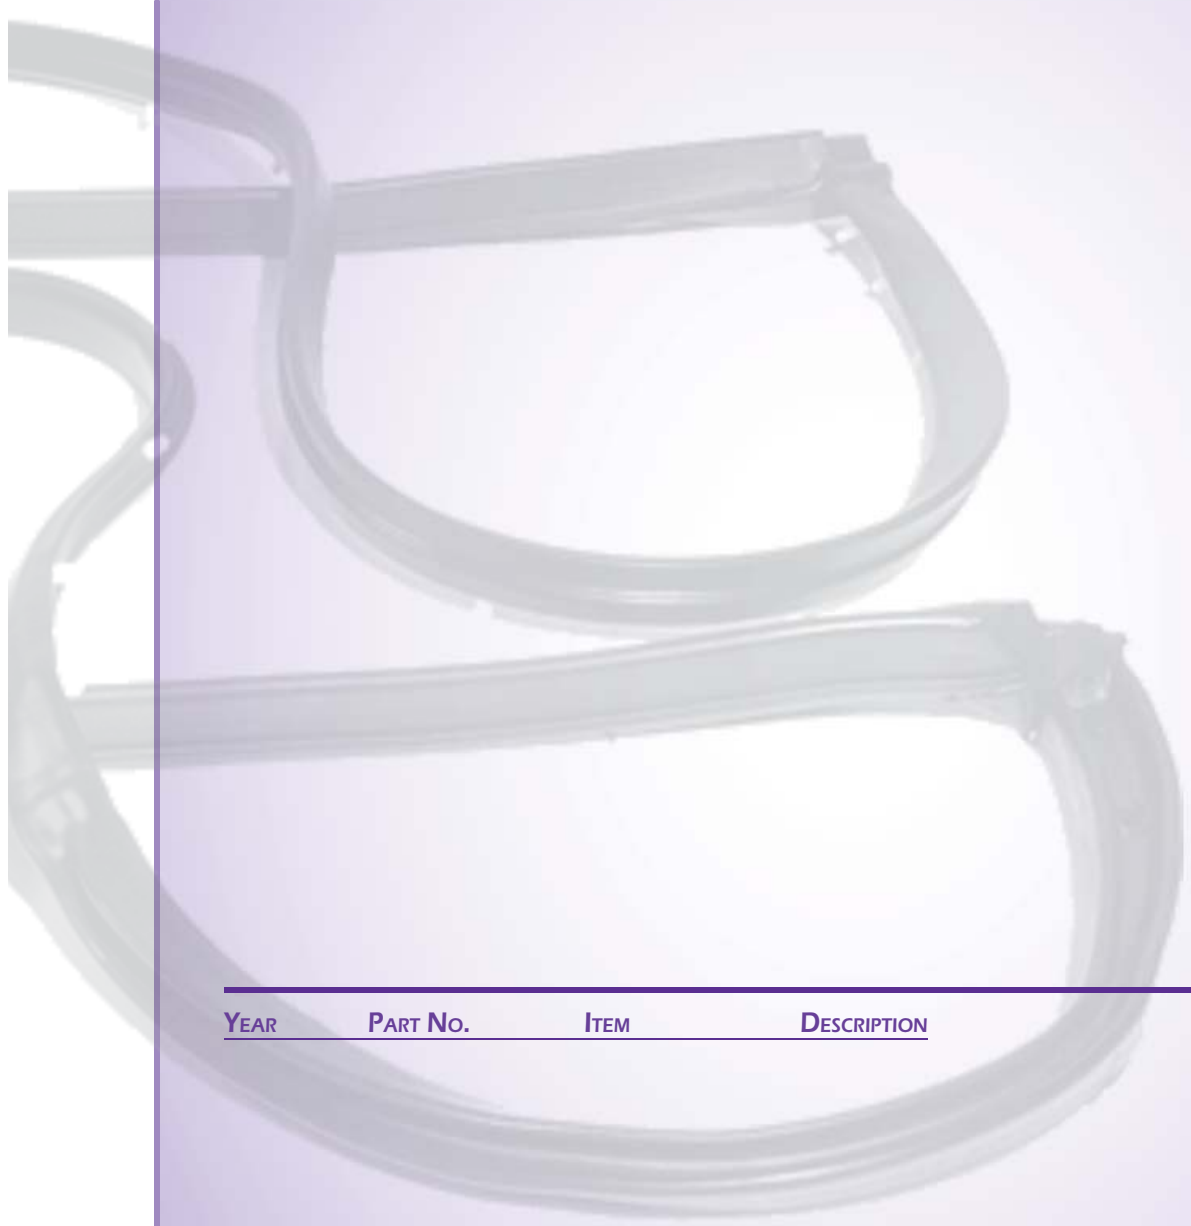

www.metrommp.com

Call Toll-free: 1-800-878-2237

VALIANT

PLYMOUTH

YEAR	PART No.	ITEM	DESCRIPTION
------	----------	------	-------------

LOOKS RIGHT? • FITS RIGHT? • WORKS RIGHT? – IT'S GOTTA BE METRO!!

Call Toll-free: 1-800-878-2237