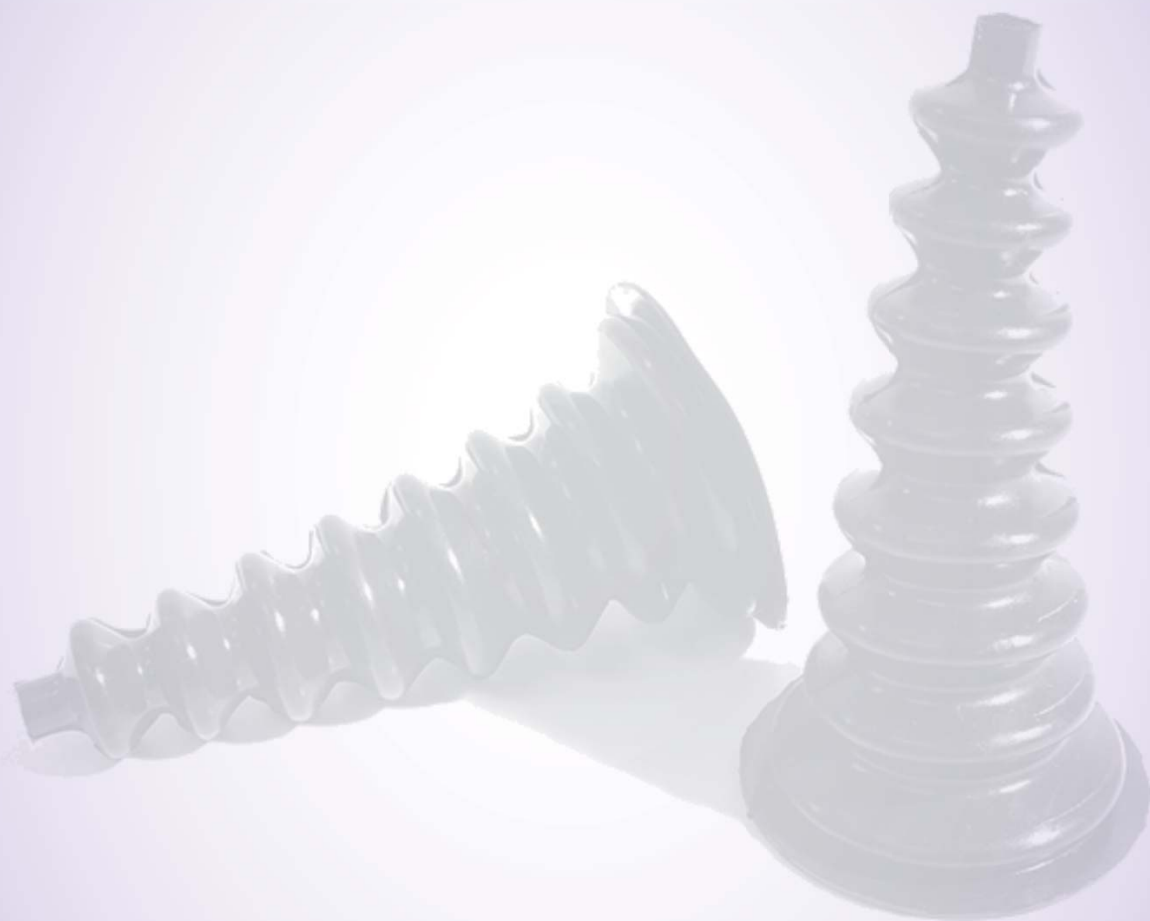

PONTIAC

www.metrommp.com

Call Toll-free: 1-800-878-2237

PONTIAC

LOOKS RIGHT? • FITS RIGHT? • WORKS RIGHT? – IT'S GOTTA BE METRO!!

Call Toll-free: 1-800-878-2237

www.metrommp.com

GTO Parts

PONTIAC

www.metrommp.com

Call Toll-free: 1-800-878-2237

PONTIAC

LOOKS RIGHT? • FITS RIGHT? • WORKS RIGHT? – IT'S GOTTA BE METRO!!

367

Call Toll-free: 1-800-878-2237

www.metrommp.com