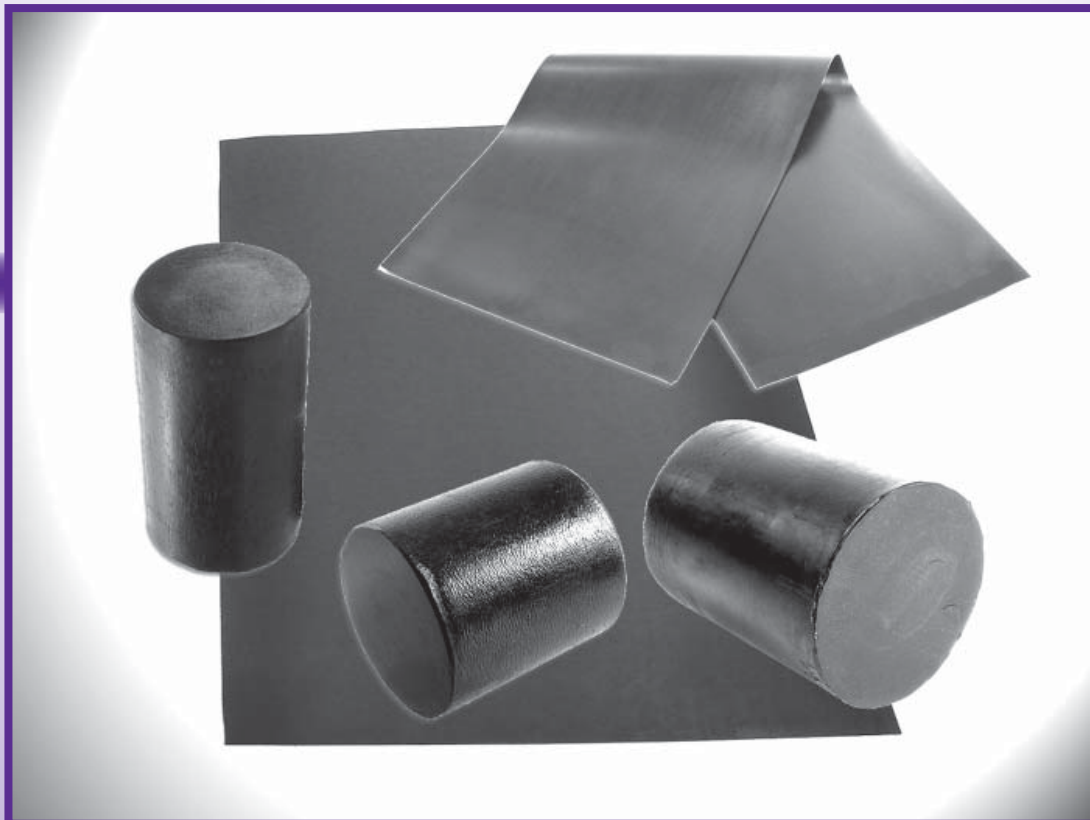

ROOF-RAIL SEALS (CONT.)

PART No.   DESCRIPTION

SOLID RUBBER CYLINDERS & SHEETS

UNIVERSAL