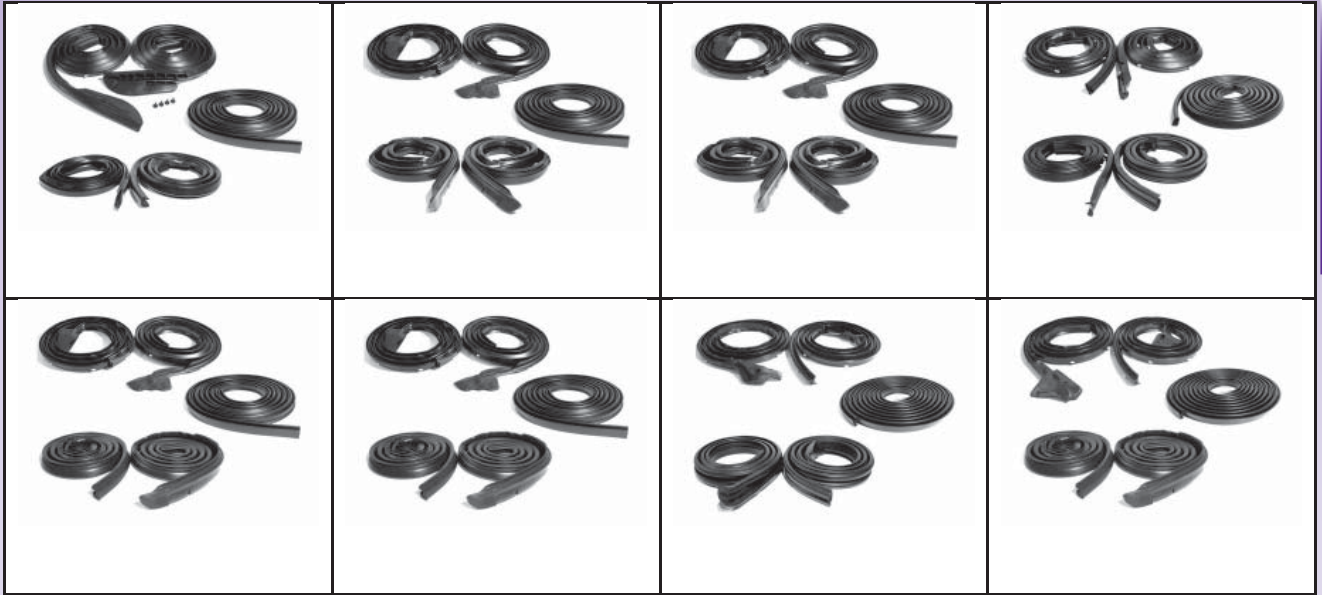

DODGE

YEAR	PART No.	ITEM	DESCRIPTION

LOOKS RIGHT? • FITS RIGHT? • WORKS RIGHT? – IT'S GOTTA BE METRO!!