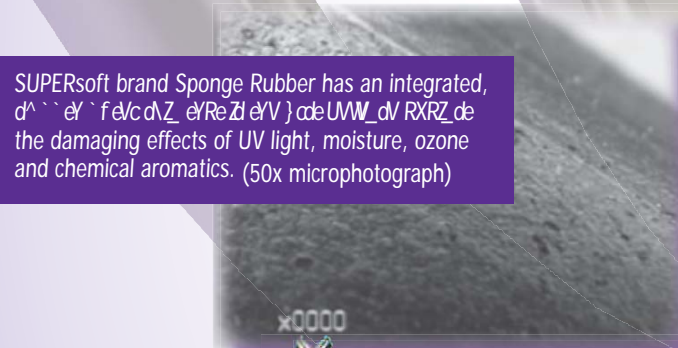

The Quality is in the Details!!!

Metro SUPERsoft® brand Sponge Rubber has a uniform, closed-cell micro-cell structure. Unlike competitor's products that are coated with an outer latex skin, SUPERsoft® brand Sponge Rubber seals won't bruise, gall, blister, glaze, crack or peel.

SUPERsoft brand Sponge Rubber has regular patterns of self-enclosed microcells that seal out moisture and harmful ozone. (100x microphotograph).

Competitive products have irregular structure with dense areas and open areas ... producing a harder seal and creating worm-holes that trap moisture and ozone. (100x microphotograph)

SUPERsoft brand Sponge Rubber has an integrated, protective surface that resists the damaging effects of UV light, moisture, ozone and chemical aromatics. (50x microphotograph)

Competitive products have skin with shingles and surface tears that provide paths for moisture and gases to penetrate. (50x microphotograph)