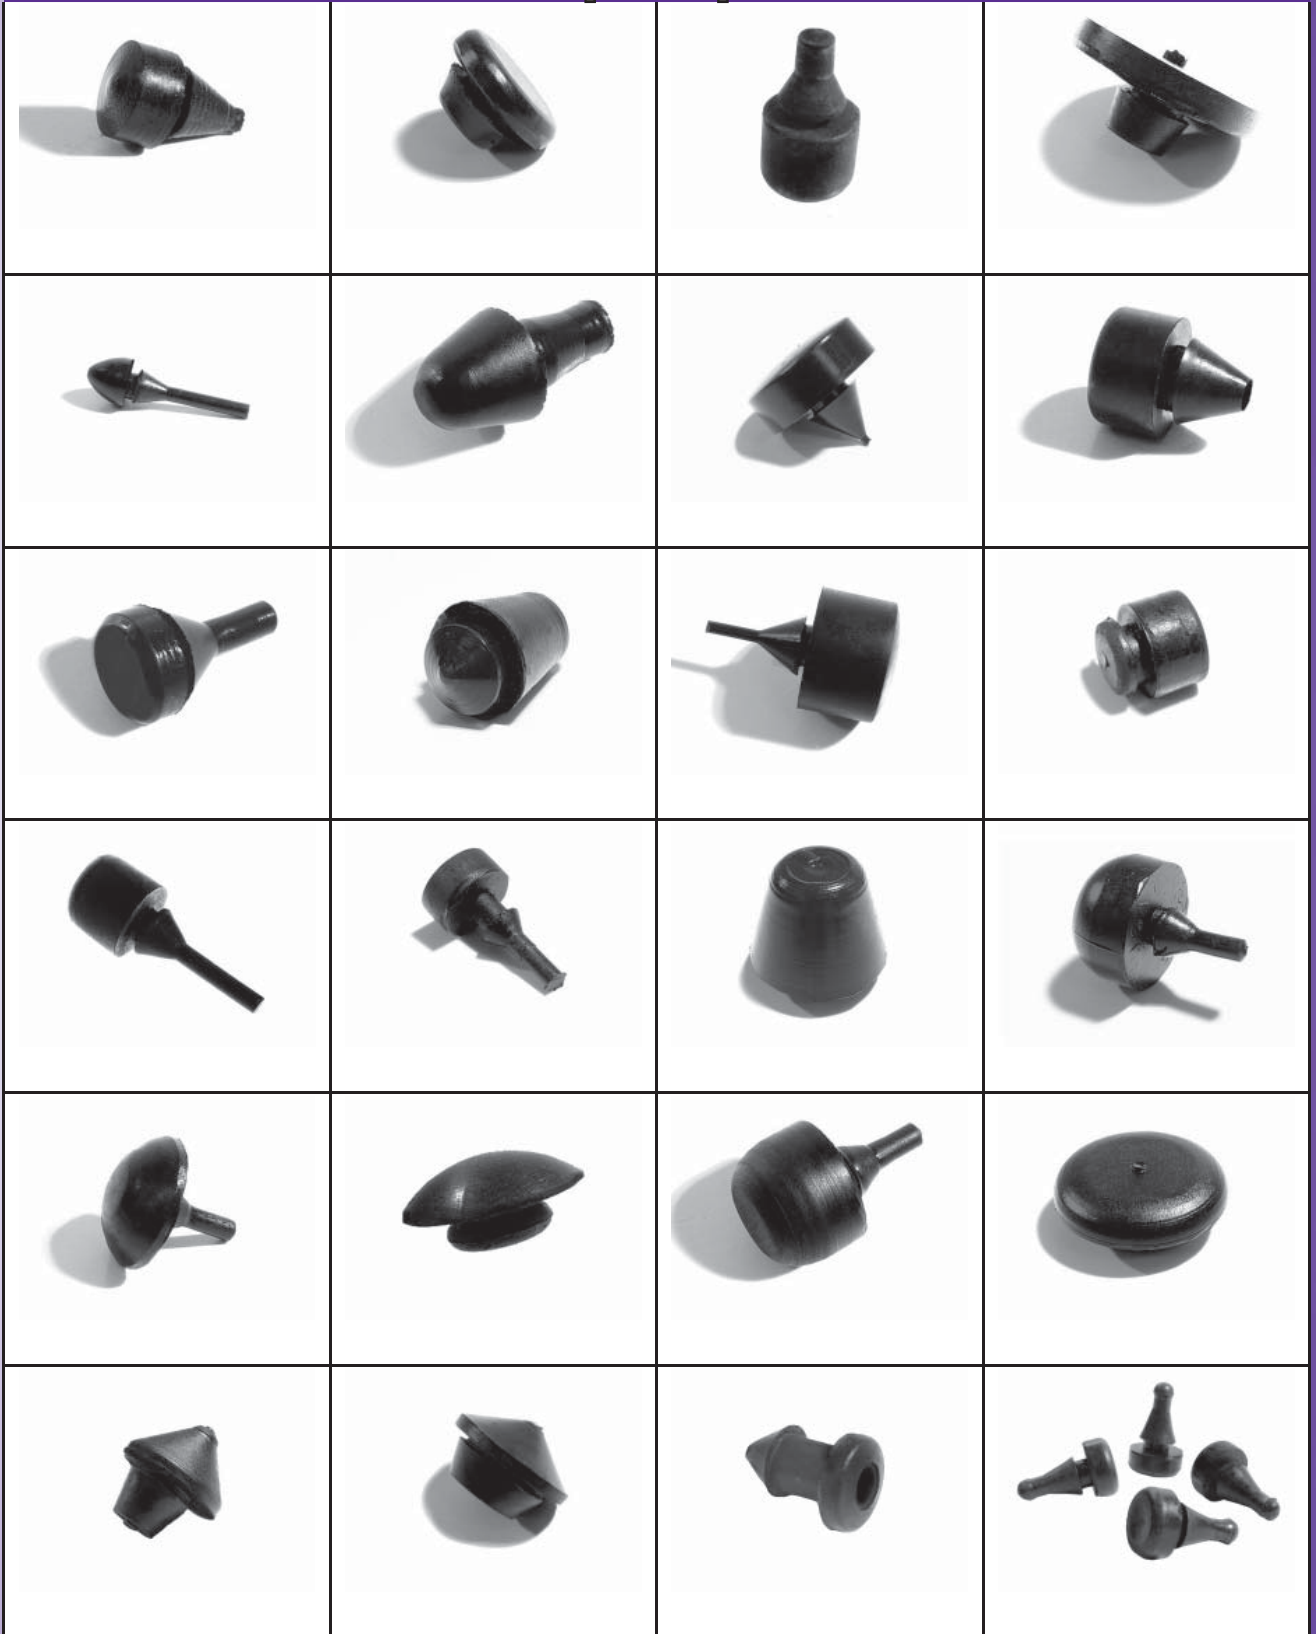

Snap-in Bumpers

UNIVERSAL