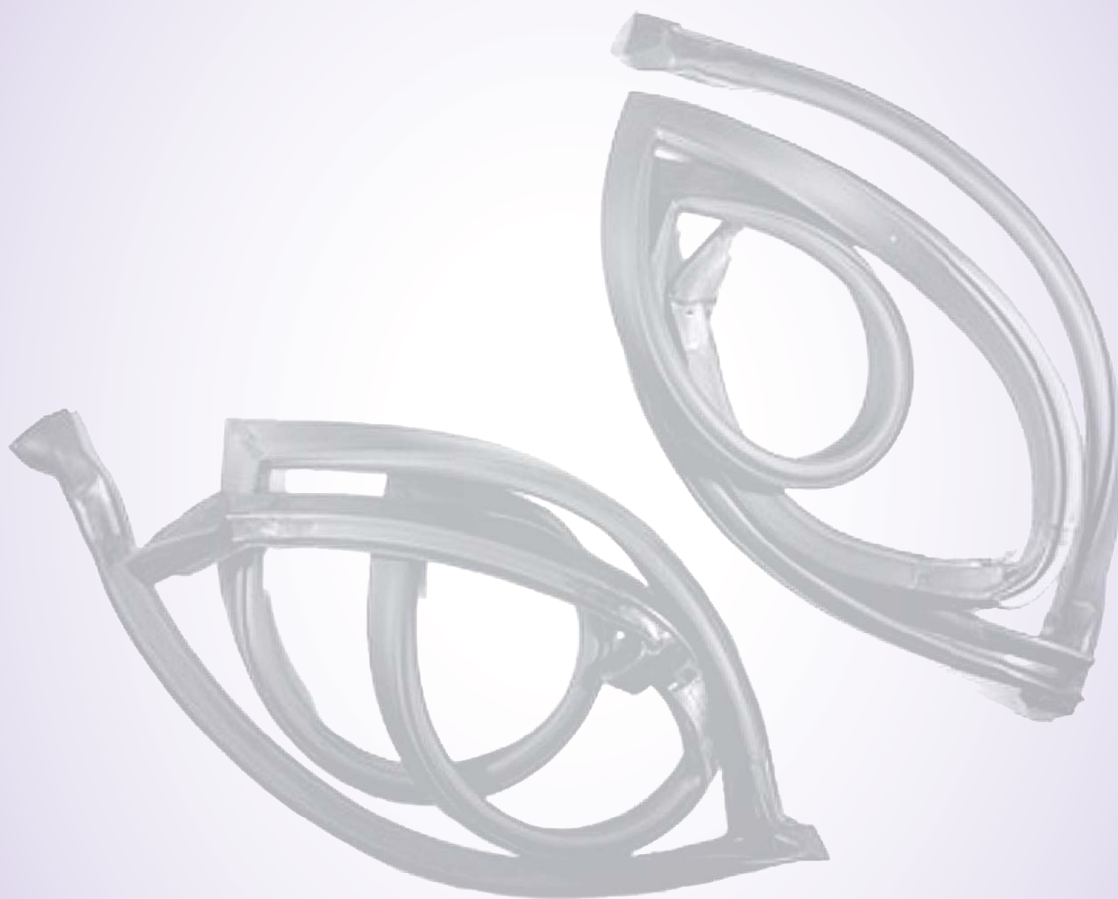

www.metrommp.com

Call Toll-free: 1-800-878-2237

FORD

HONDA

YEAR	PART No.	ITEM	DESCRIPTION

LOOKS RIGHT? • FITS RIGHT? • WORKS RIGHT? – IT'S GOTTA BE METRO!!