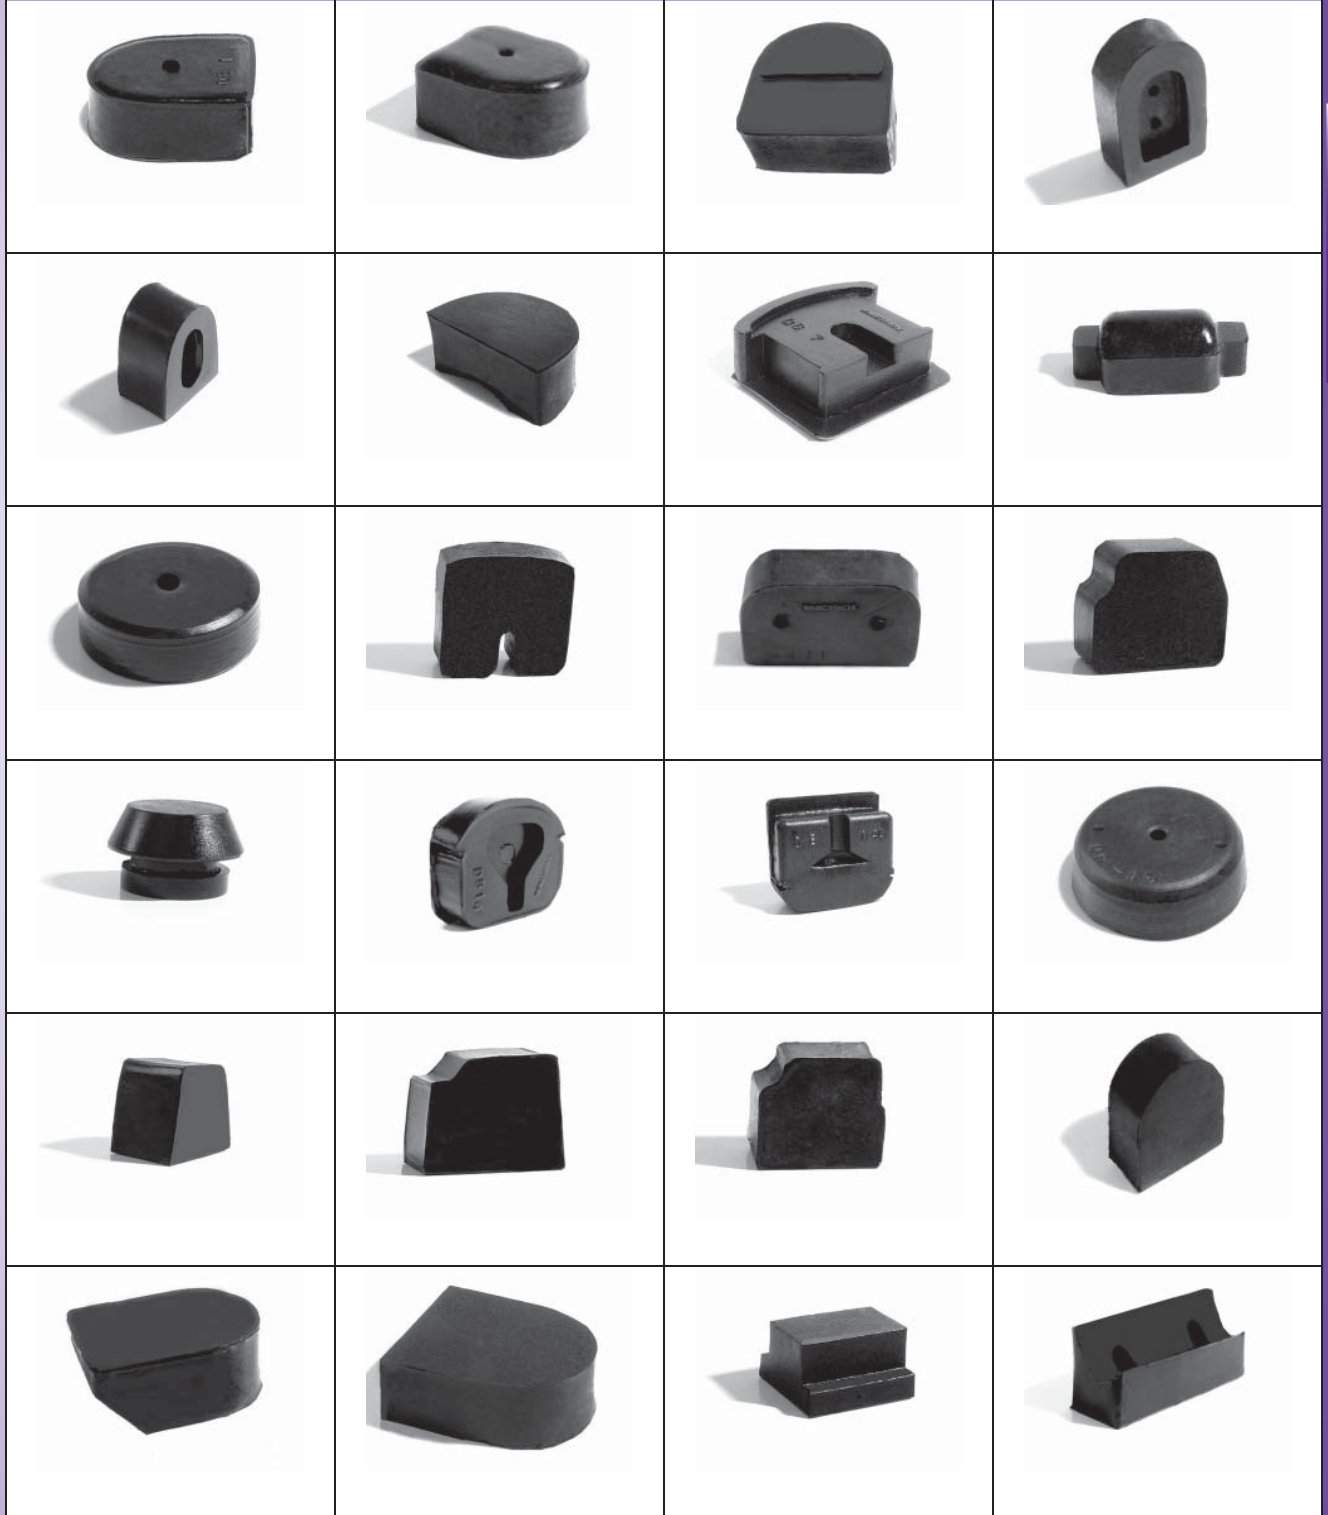

Door, Hood & Trunk Bumpers

UNIVERSAL