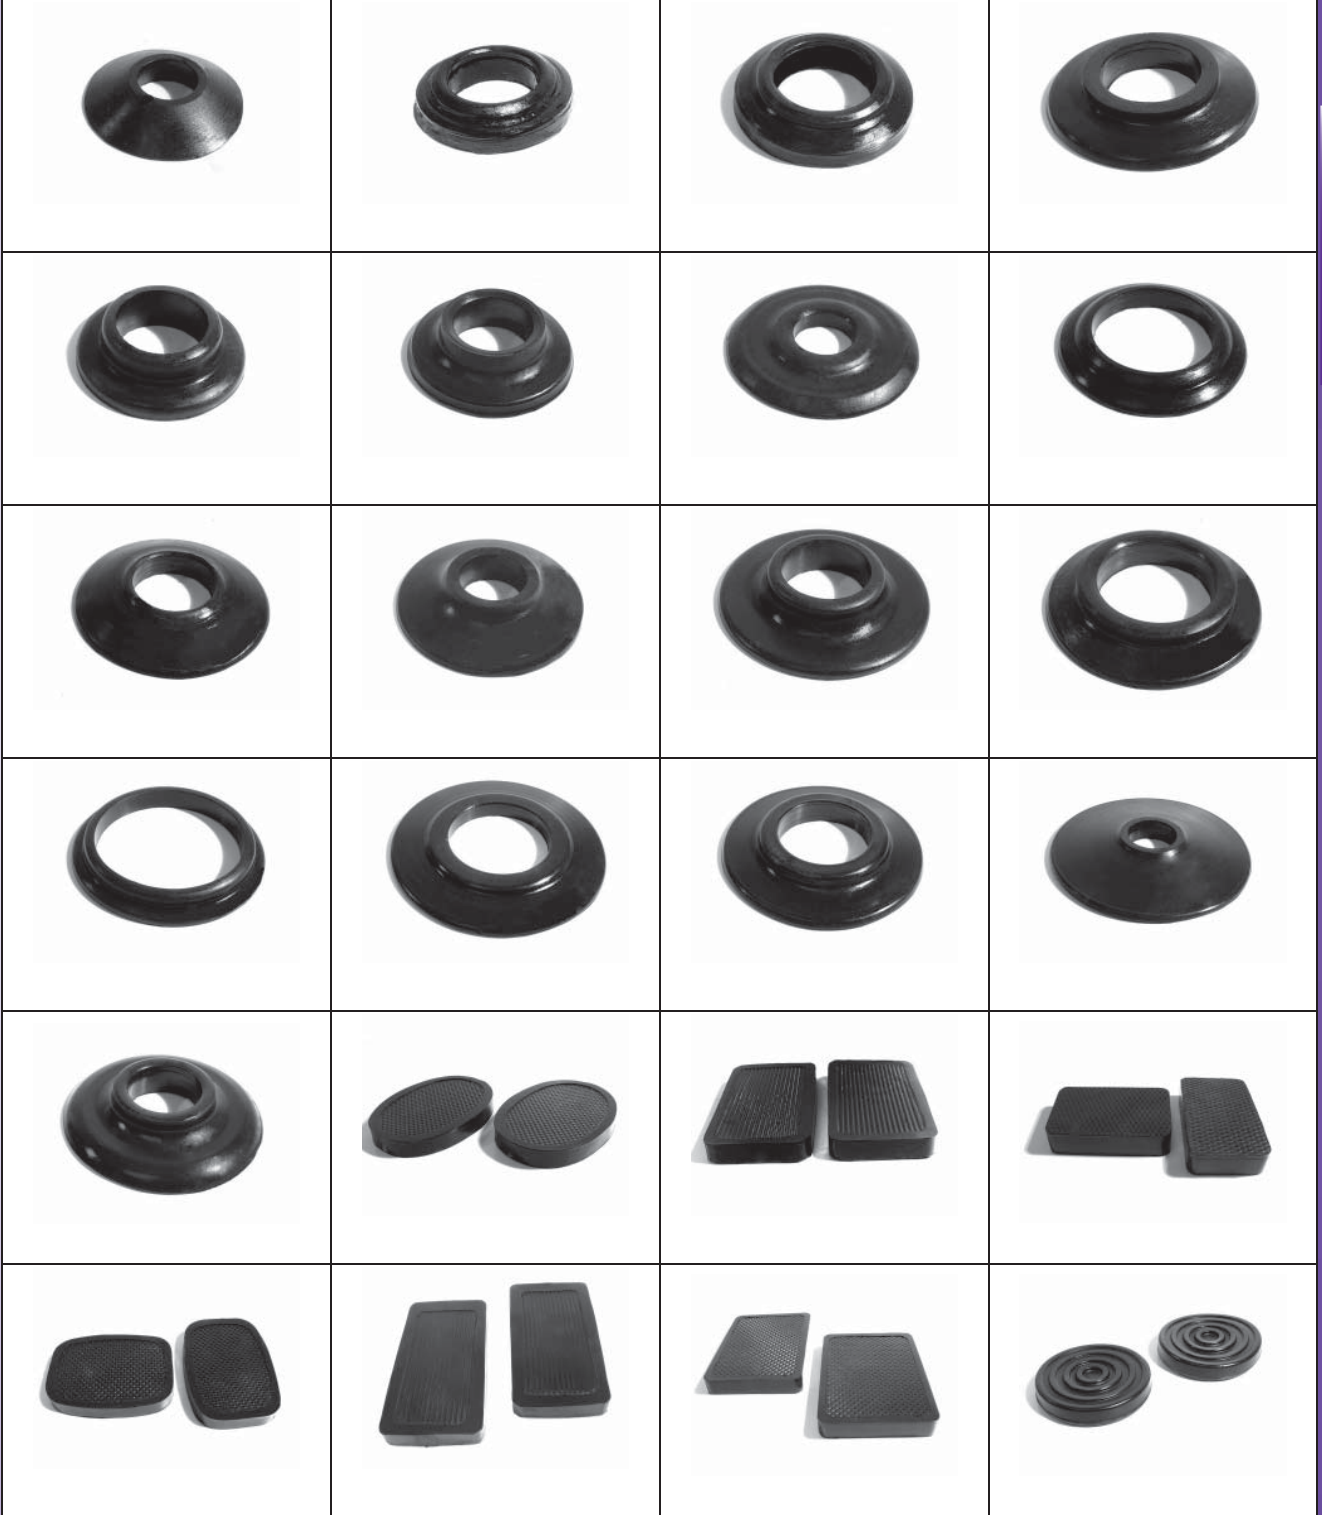

CIRCULAR GROMMETS

UNIVERSAL

PART NO. DESCRIPTION

CLUTCH & BRAKE PEDAL PADS

PART NO. DESCRIPTION

Circular Grommets, Clutch & Brake Pedal Pads

UNIVERSAL

Call Toll-free: 1-800-878-2237