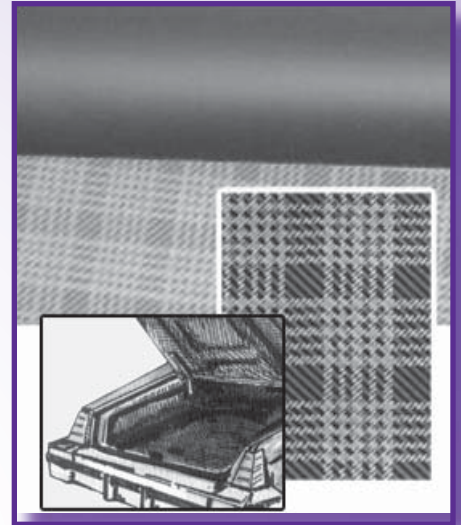

Call Toll-free: 1-800-878-2237

Mopar Trunk Mats

the original

'ed
ts

DODGE

LOOKS RIGHT? • FITS RIGHT? • WORKS RIGHT? – IT'S GOTTA BE METRO!!

Call Toll-free: 1-800-878-2237

www.metrommp.com