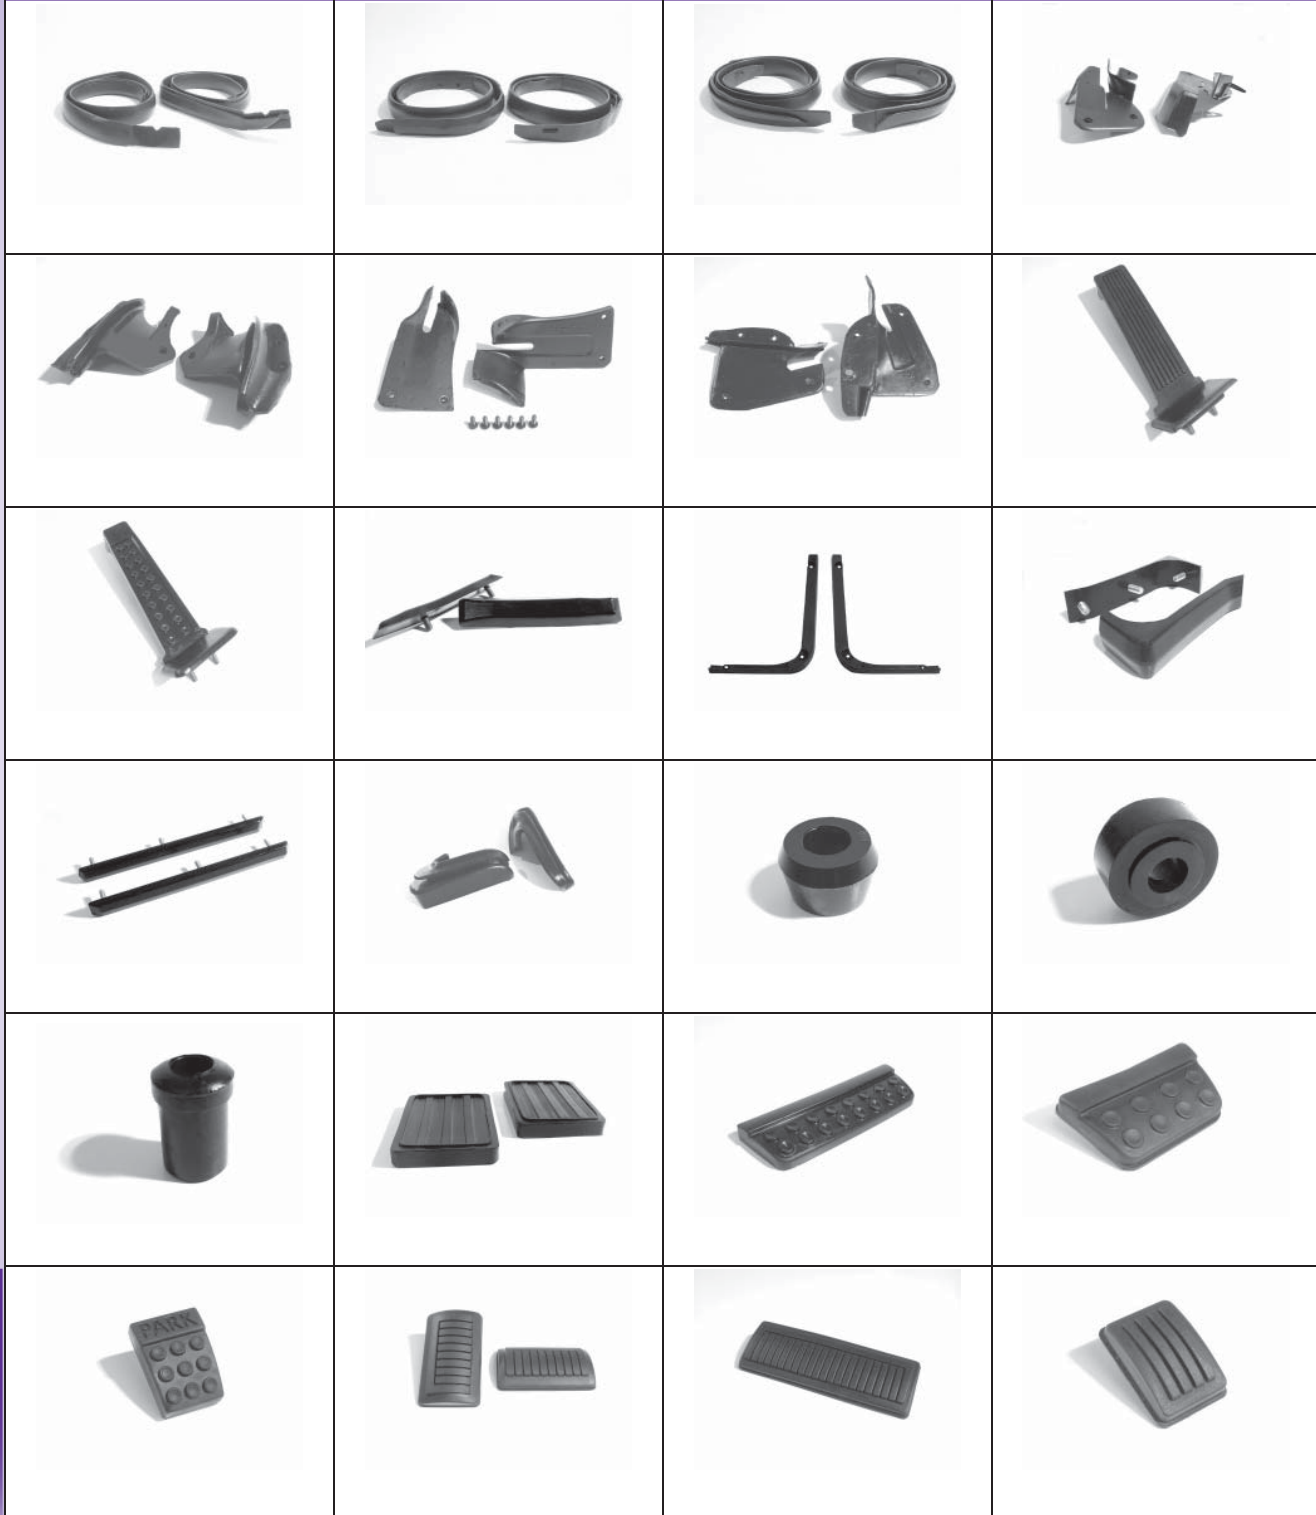

Chrysler / Dodge Parts

CHRYSLER