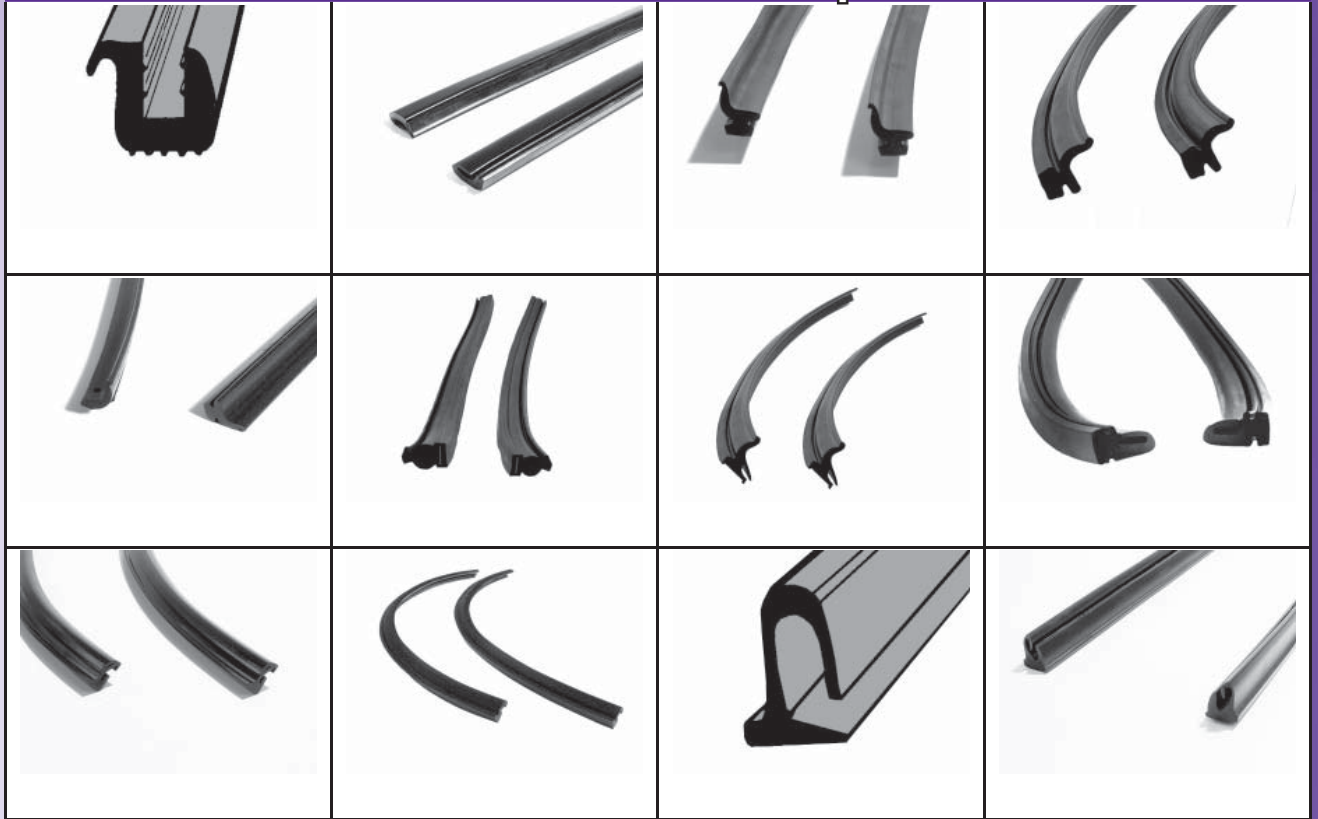

Quarter-Window & Rear Roll-up Seals

UNIVERSAL

ROOF-RAIL SEALS

PART No.   DESCRIPTION