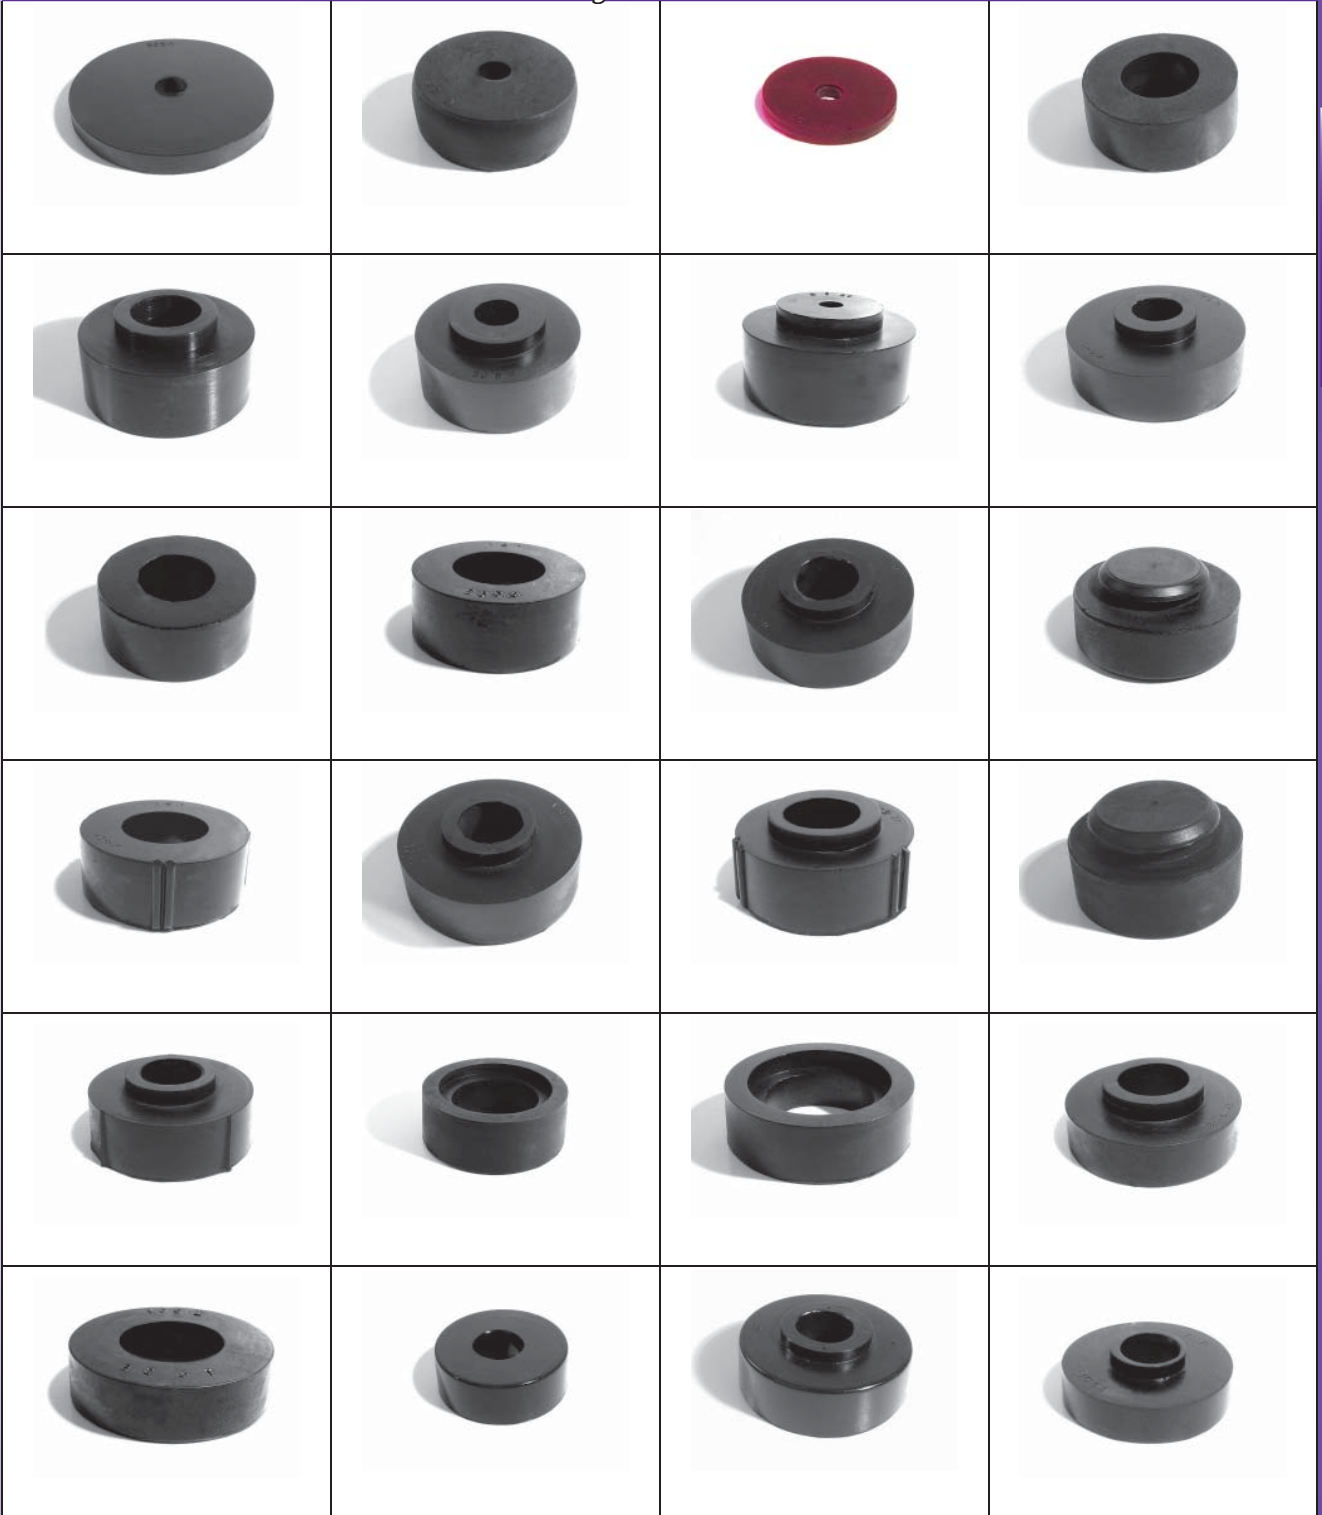

Universal Body Cushions & Insulators

UNIVERSAL