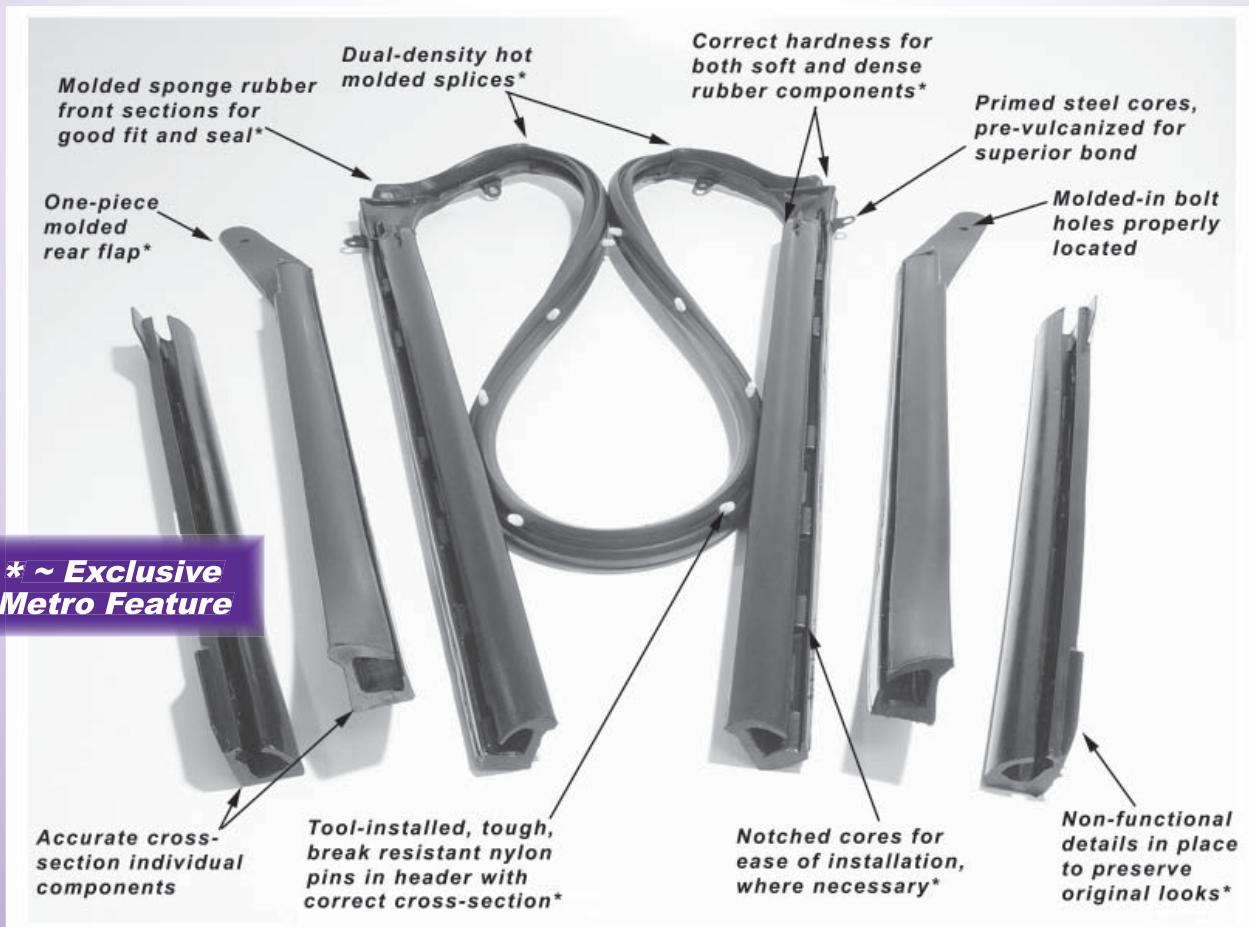

Call Toll-free: 1-800-878-2237

www.metrommp.com

THE VISIBLE DIFFERENCE!