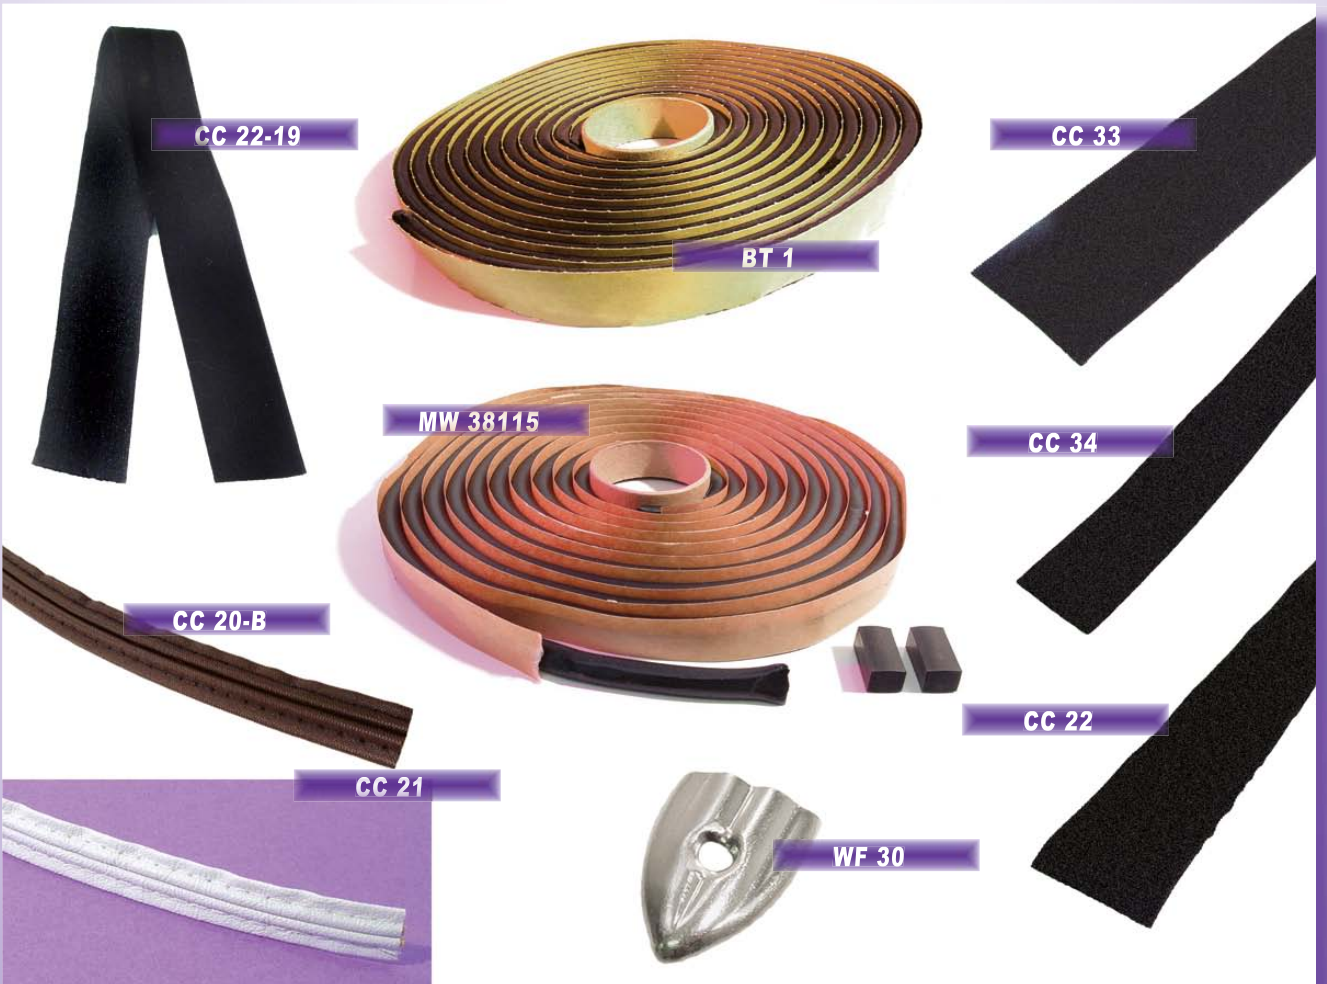

BOW-DRILL CLOTH & CHANNEL LINER